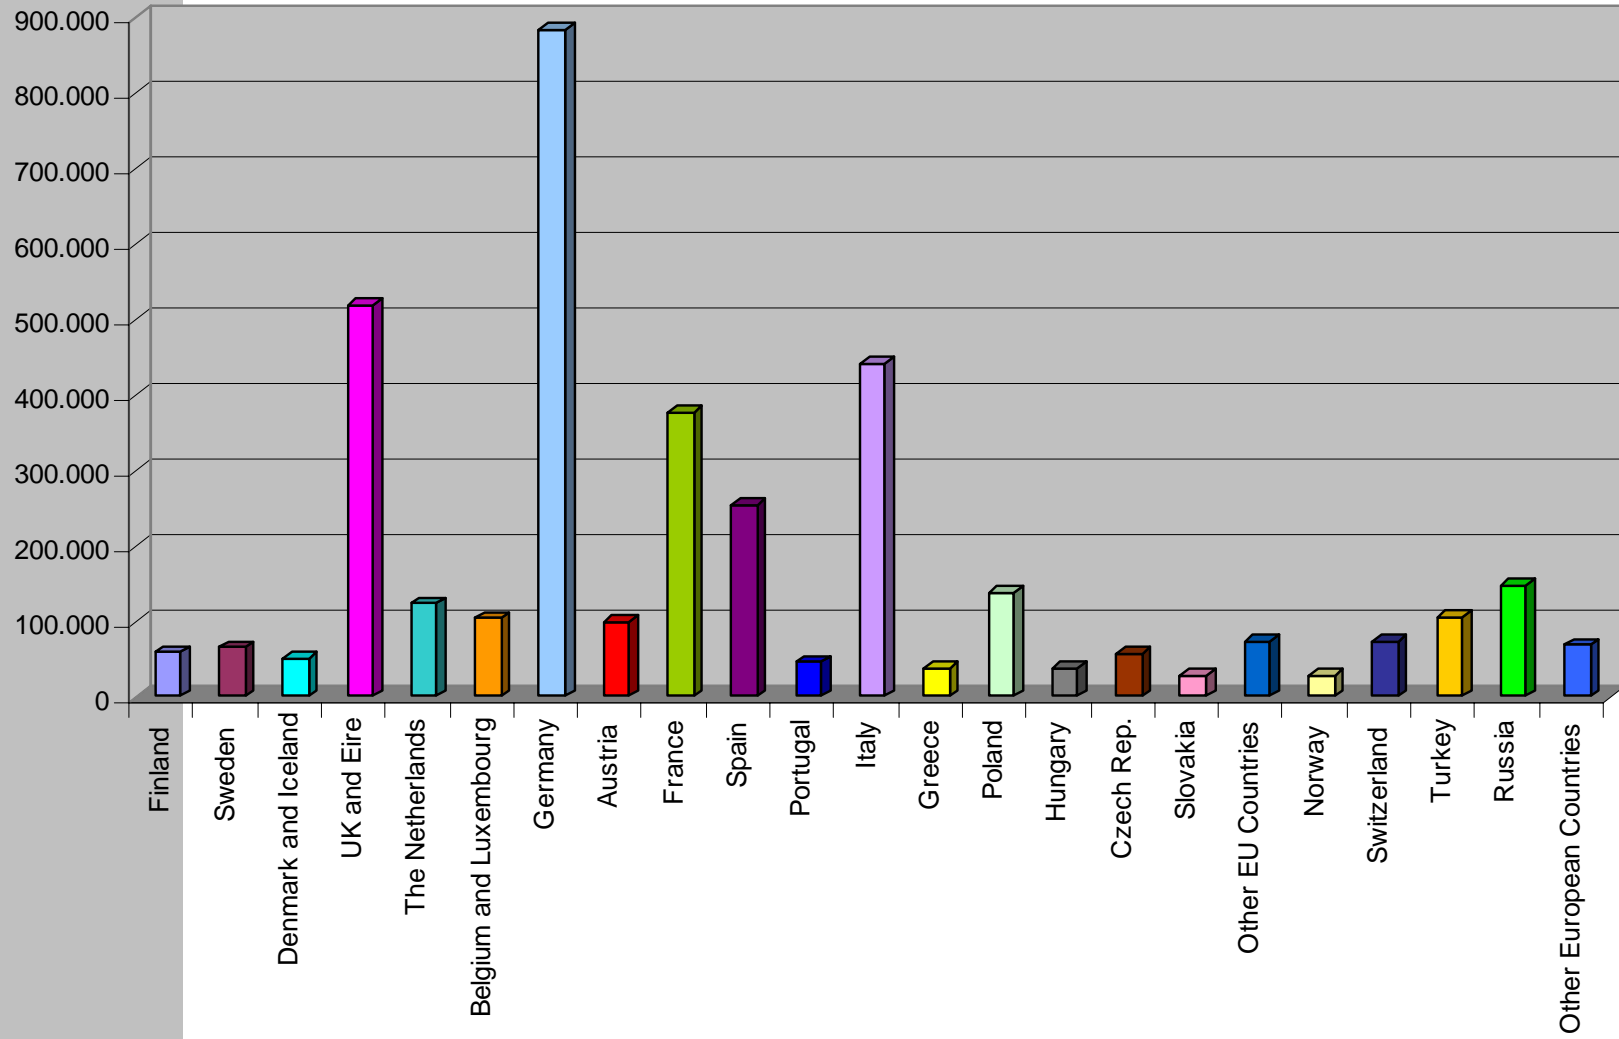

Sales Value (in €000) 2008

in tons

Total European Value 2008

in €000s