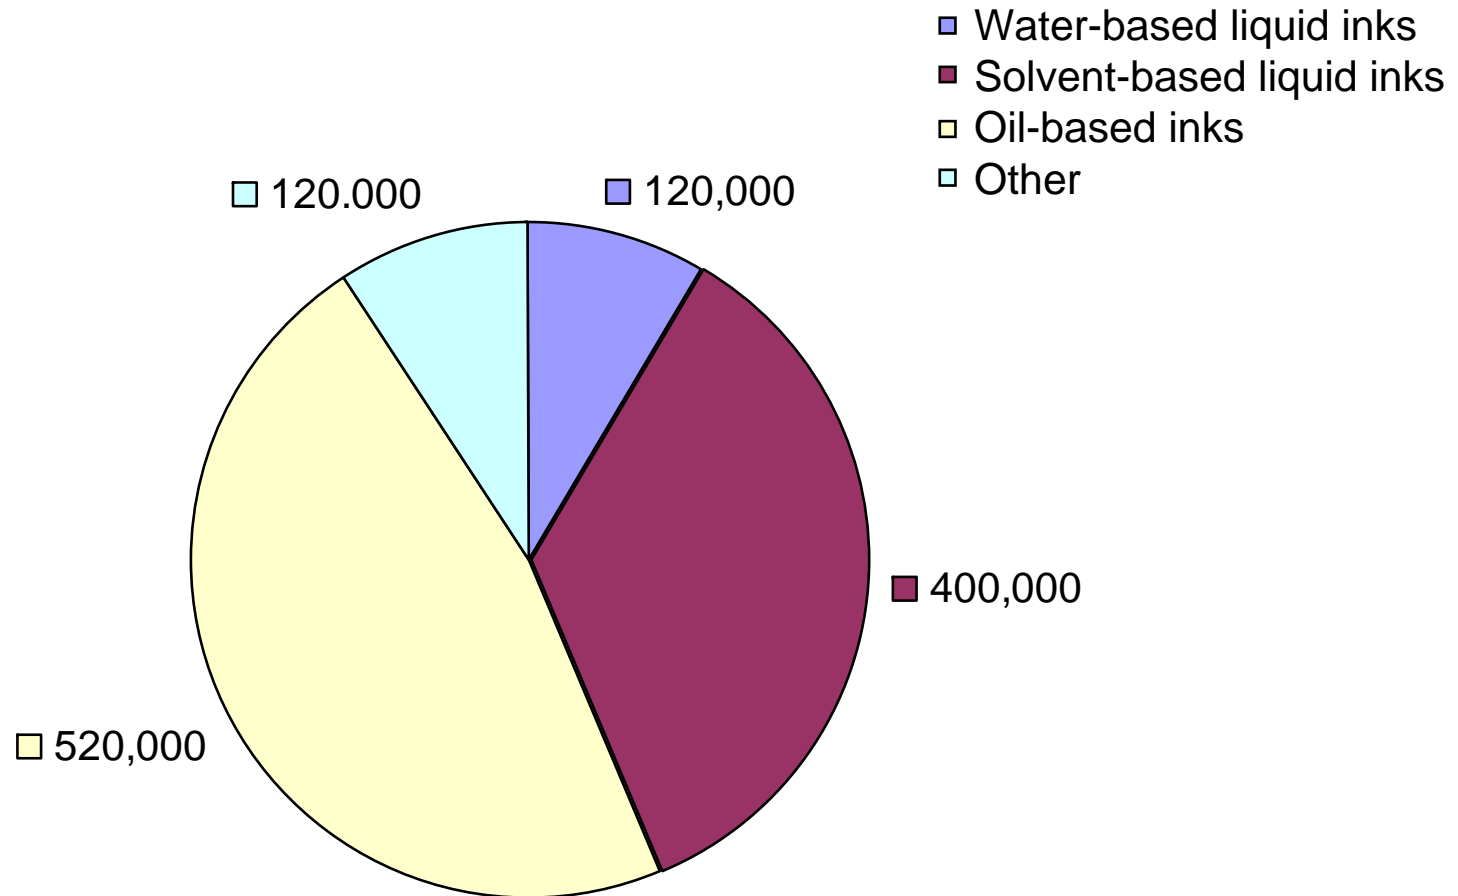

Sales Value (in €000) 2008

in tons

Total European Value 2008

in €000s