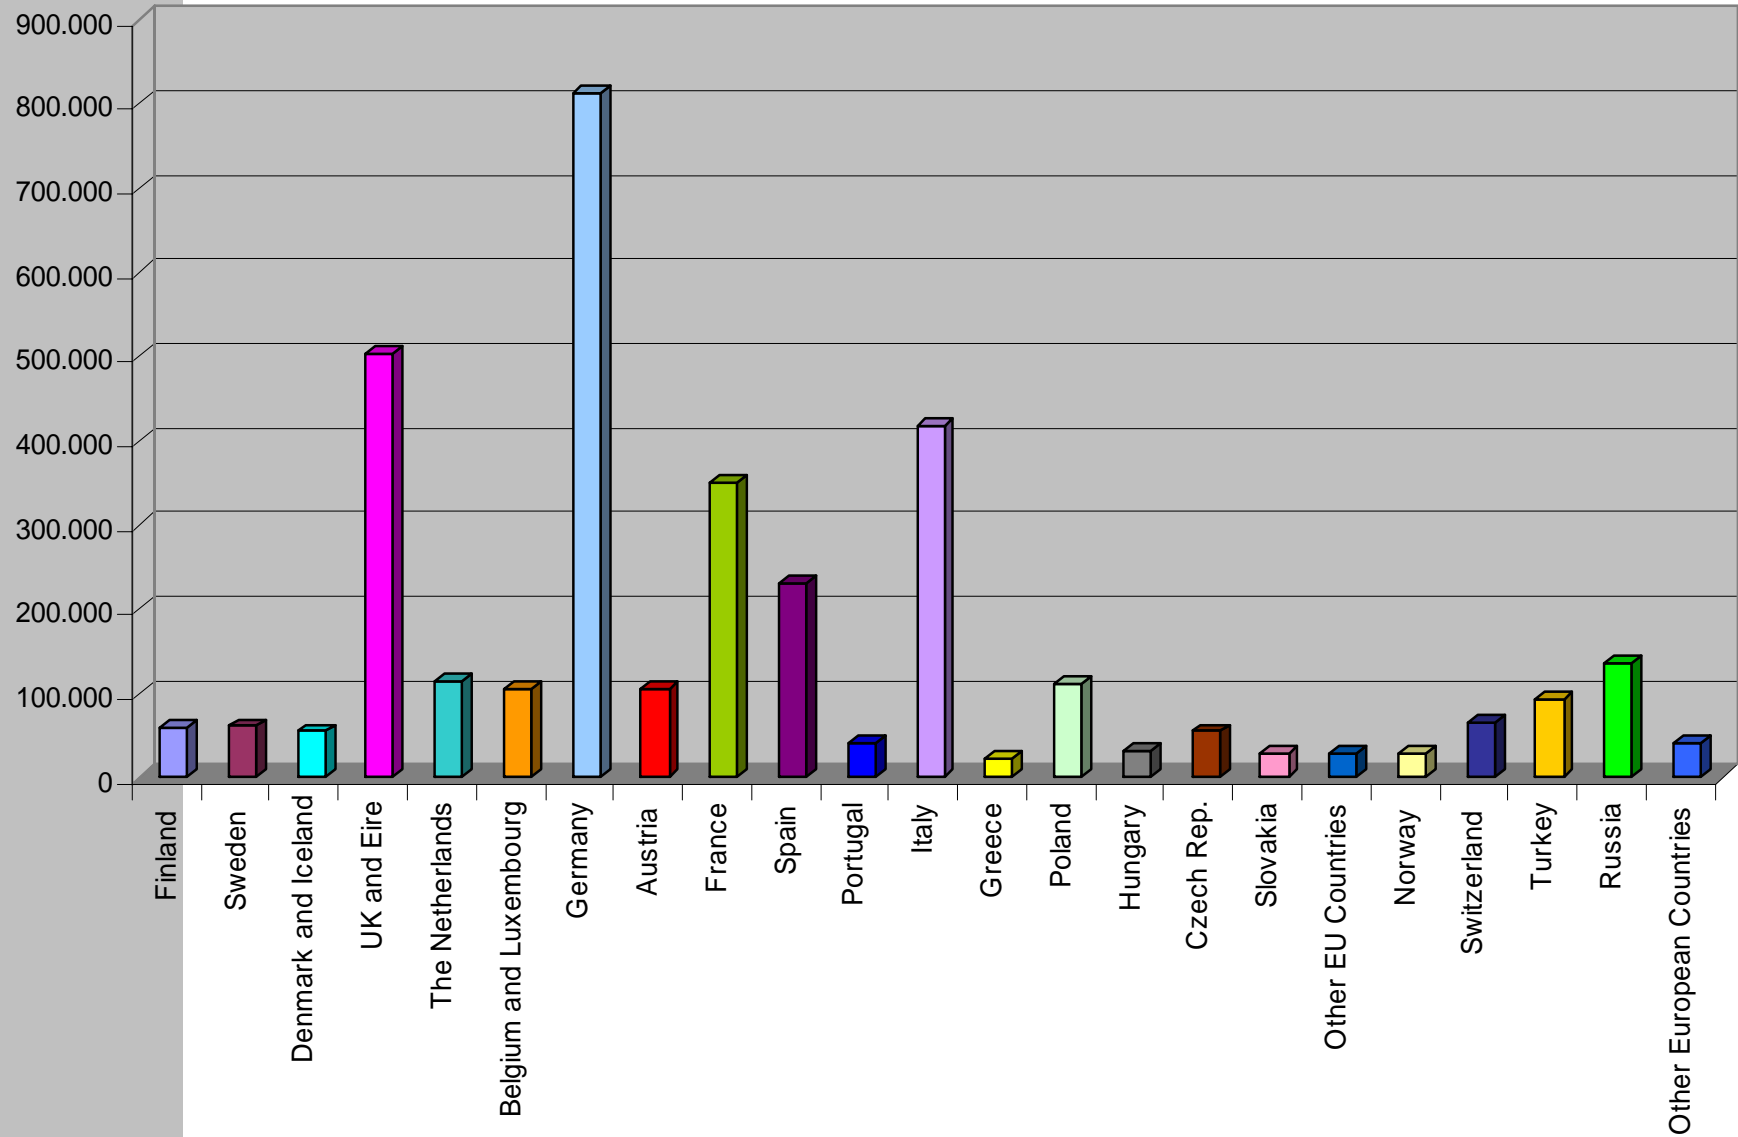

Sales Value (in €000) 2007

in tons

Total European Value 2007

in €000s