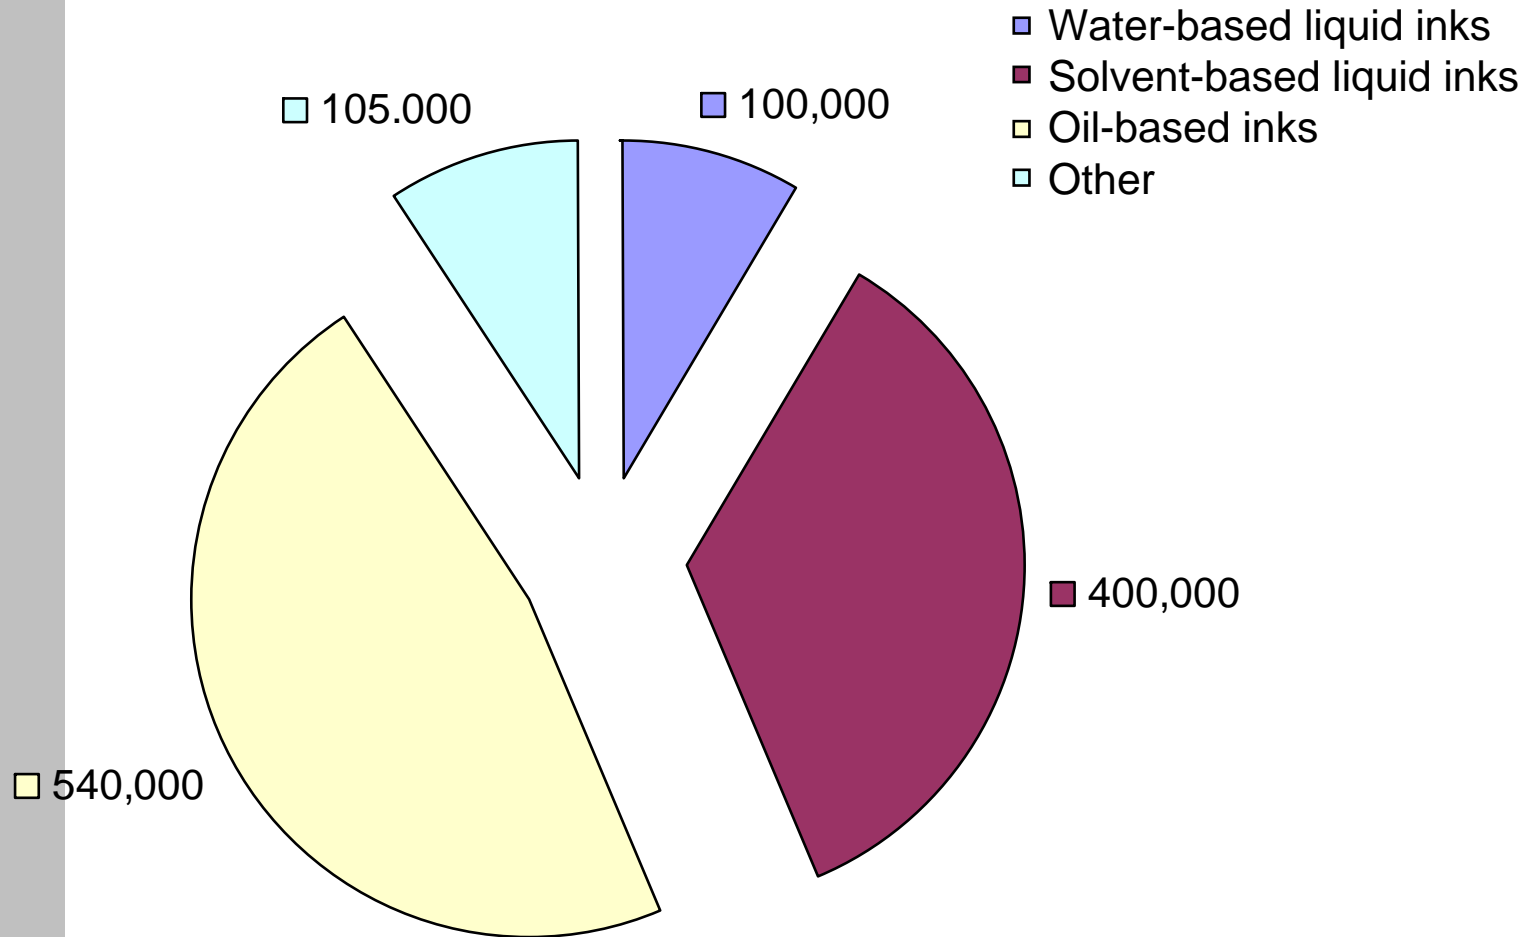

Sales Value (in €000) 2007

in tons

Total European Value 2007

in €000s