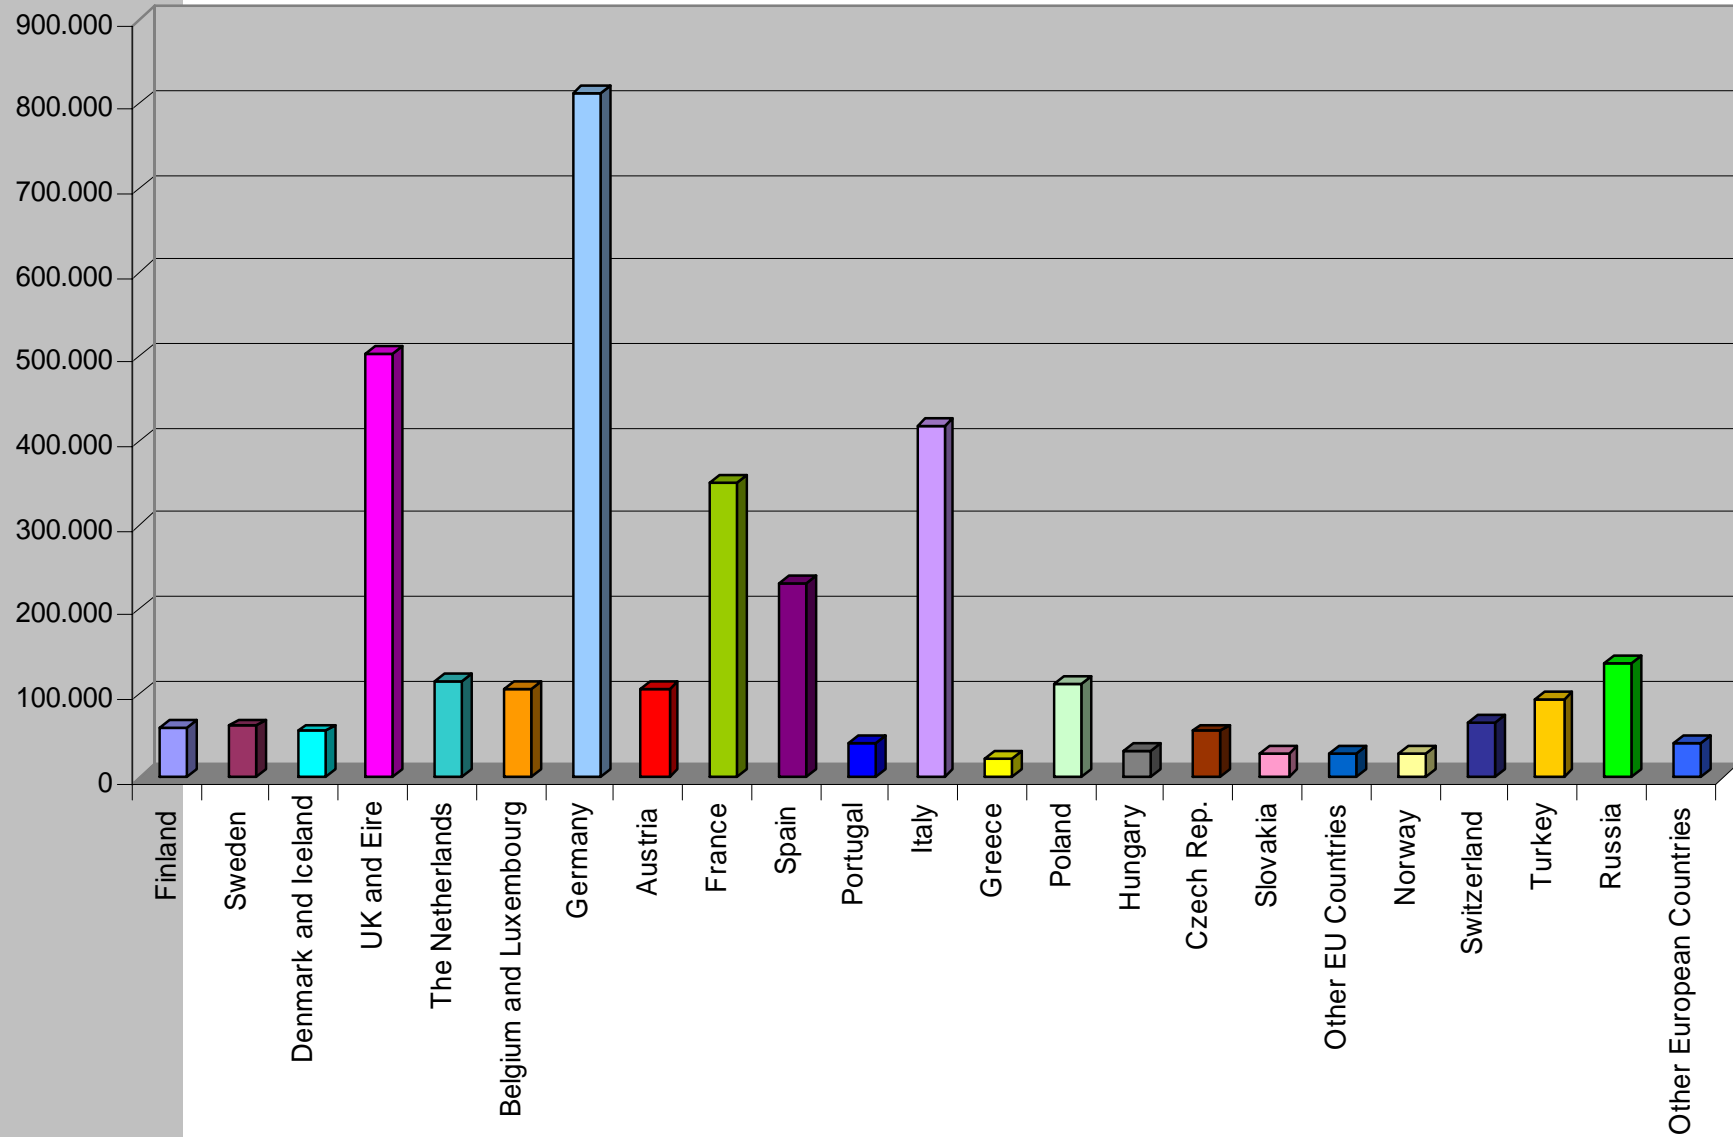

Sales Value (in €000) 2007

in tons

Total European Value 2007

in €000s